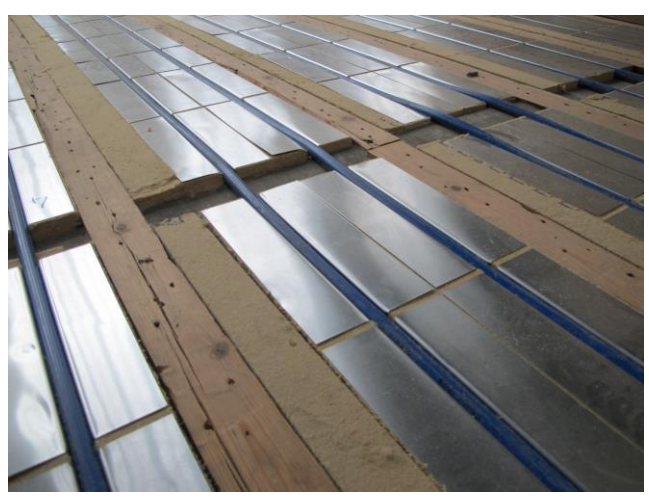

Lincoln's Inn Great Hall, London Grade II listed Refurbishment

Architect: Rick Mather Architects

Main contractor: Graham Construction

Lincoln's Inn Great Hall, London Grade II listed Refurbishment

Architect: Rick Mather Architects

Main contractor: Graham Construction